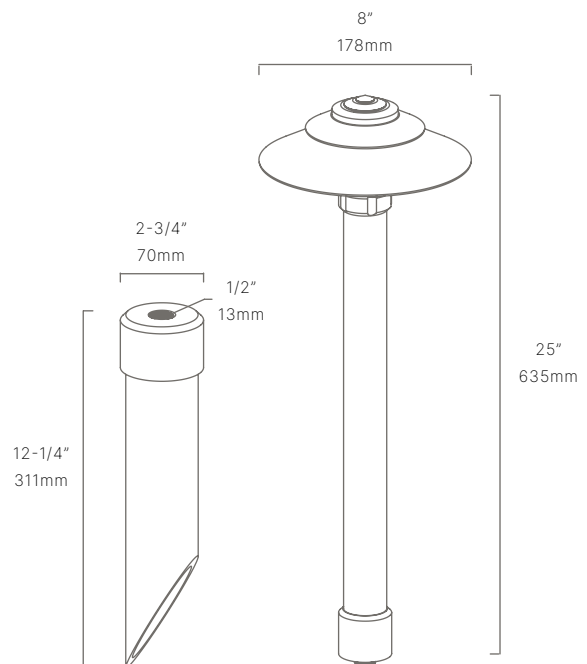

### AVAILABLE FINISHES:

**NAT**  
Natural Brass/  
Copper

**BLP**  
Bronze Living  
Patina

**BLPX**  
Extra Dark Bronze  
Living Patina

**NI**  
Nickel PVD

|                    |                                    |
|--------------------|------------------------------------|
| FIXTURE DIMENSIONS | W8" x H25"                         |
| LIGHT SOURCE       | Integrated LED                     |
| COLOR TEMPERATURES | 2700K, 3000K                       |
| WATTAGES           | 10W, 15W                           |
| CRI (RA)           | 80 CRI                             |
| VOLTAGE            | 12V                                |
| DELIVERED LUMENS   | 350lm (3000K)                      |
| DIMMABLE           | Yes, Dim to <10% via Transformer   |
| DRIVER             | Yes, 12V Integral Constant Current |
| TRANSFORMER        | No, 12V AC/DC Transformer Required |
| MOUNT              | Yes, Included 1/2" NPS Adapter     |
| GROUND STAKE       | Yes, Included MGS001612            |
| FINISH             | Included Natural                   |
| MATERIAL           | Brass & Copper                     |
| WIRE LENGTH        | 24"                                |
| LOCATION           | Exterior Wet                       |
| CERTIFICATIONS     | UL, IP66, IP67, Dark Sky           |